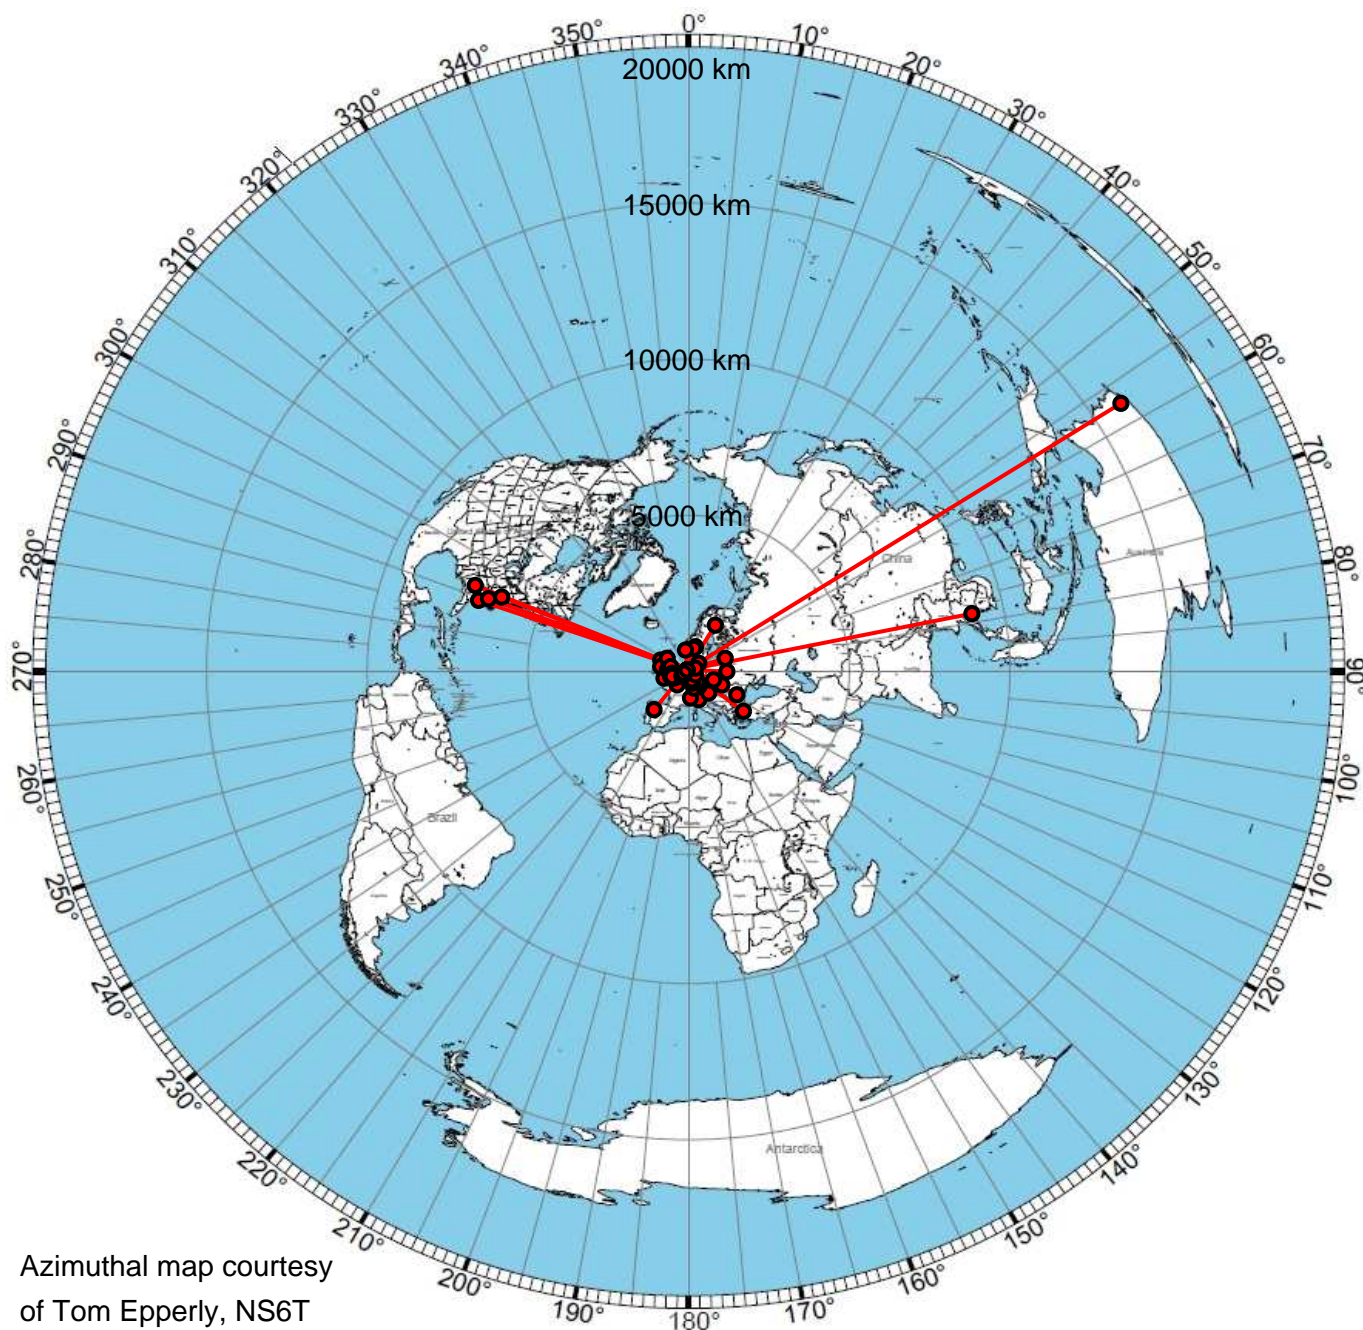

Our 100mW whisper (WSPR) beacon is received here:

Azimuthal map courtesy of Tom Epperly, NS6T